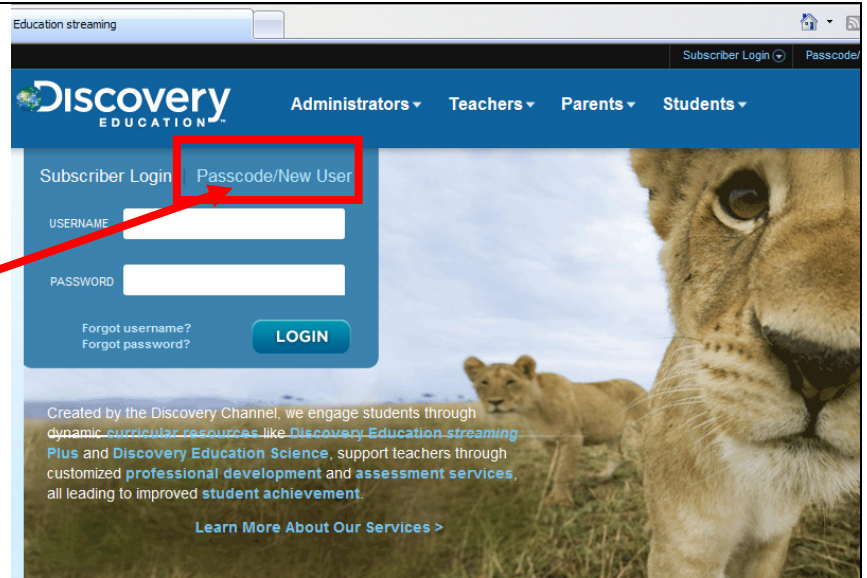

United Streaming Setting up Personal Accounts August 2011

Go to:

<http://streaming.discoveryeducation.com/>

Click Passcode/New User

Enter your school passcode:
(not case sensitive)

United Streaming Dept. Head Passwords