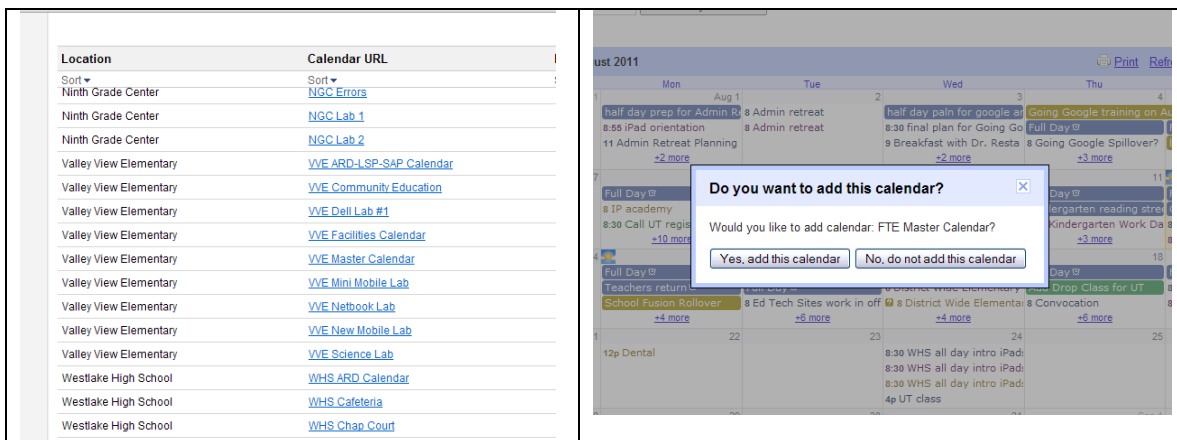

Click Yes, add this calendar.

The calendar will appear in your Calendar List on the left. My Calendars show calendars you can view and edit. Other Calendars show Calendars you can view only.