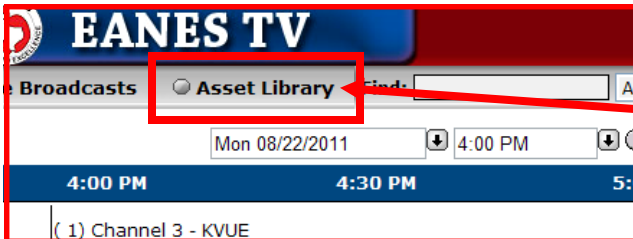

Select Asset Library

Scroll down to the EEF Folder