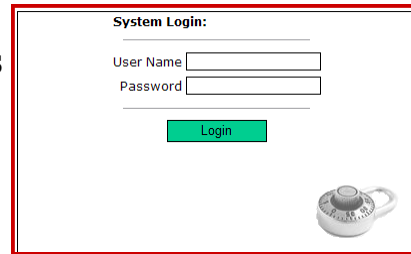

Log in with your Novell user id and password.