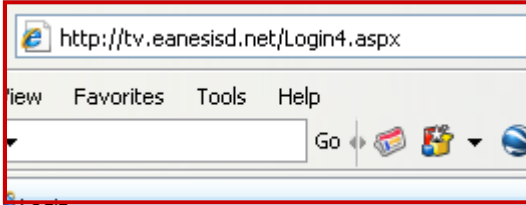

Here's How to Get to the EEF Video on Eanes TV

BE sure you are using INTERNET EXPLORER (Firefox doesn't work well).

Type tv.eanesisd.net into your browser

Or... from our School Website Staff Links page, go to :