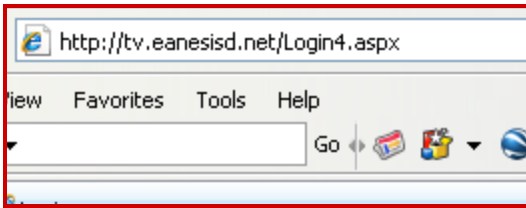

Here's How to Get to Eanes TV

Type **tv.eanesisd.net** into your browser

Or... from our VVE Home page, go to :
Staff>Teacher Links, and click the link
that says **Eanes TV**.

Log in with your Novell user id and password.

System Login:

User Name

Password