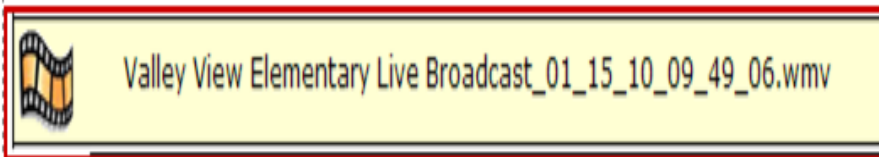

System Login:

User Name

Password

Make sure the Live Broadcasts tab is selected

Scroll All the way down to the bottom, and look at the line after NOC /DVD VHS. You may have to move your browser up a bit to see the scroll bar for this and to get down past NOC.