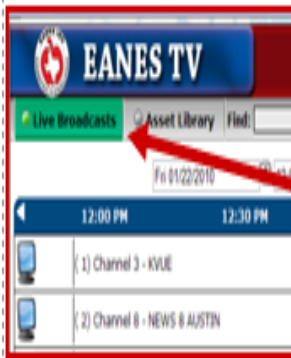

System Login:

User Name

Password

Make sure the Live Broadcasts tab is selected

Scroll All the way down to the bottom, and look at the line after NOC /DVD VHS. You may have to move your browser up a bit to see the scroll bar for this and to get down past NOC.